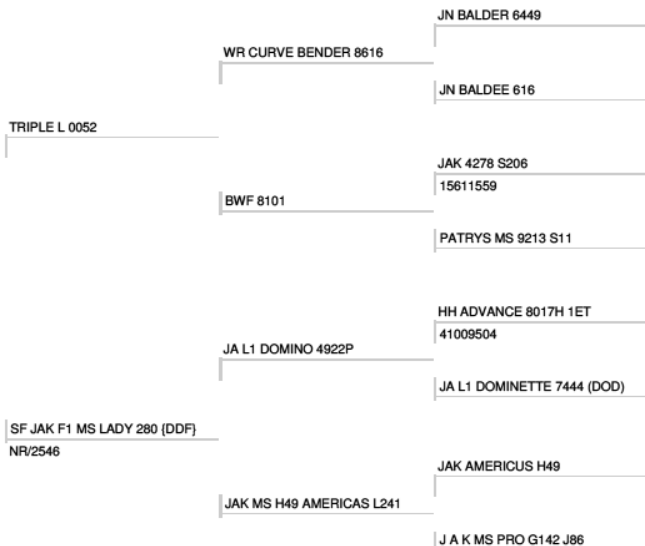

EPD's

DOB: 2/17/14
BW: 70
WR: 114
YR: 114
HB: 56%

BW: -0.8
WW: 44
YW: 74
M: 22

Calving Ease.
Probably my favorite of the 7 half brothers.
More than a heifer bull. Check out the Birth to Weaning!
Curve Bender Texas genetics at probably half the price!

LOT 20: SF JOHN WAYNE CB 414
Registration: WBHA ONLY

EPD's

DOB: 2/18/14
BW: 80
WR: 112
YR: 130
HB: 56%

BW: 1.8
WW: 43
YW: 69
M: 17

Calving Ease.
Eye Pigment.
Long bodied.
Top Yearling Ratio.

LOT 21: SF JOHN WAYNE CB 416
Registration: WBHA ONLY

EPD's

DOB: 3/4/14
BW: 80
WR: 102
YR: 110
HB: 56%

BW: 1.2
WW: 41
YW: 64
M: 17

Calving Ease.
Carrying a little more 'Chrome' than his brothers.
Another all around solid bull.
Working kind in their working clothes

Reference Sire: WR CURVE BENDER 8616
Registration: BLACK HEREFORD

EPD's

DOB: 2/24/08
BW: 75
WR: —
YR: —
HB: 82%

BW: -1.3
WW: 37
YW: 57
M: 16

Popular and proven calving ease sire used by Triple L down in Texas
Popular Black Hereford AI sire.
Grand-sire to Lots 15-21.