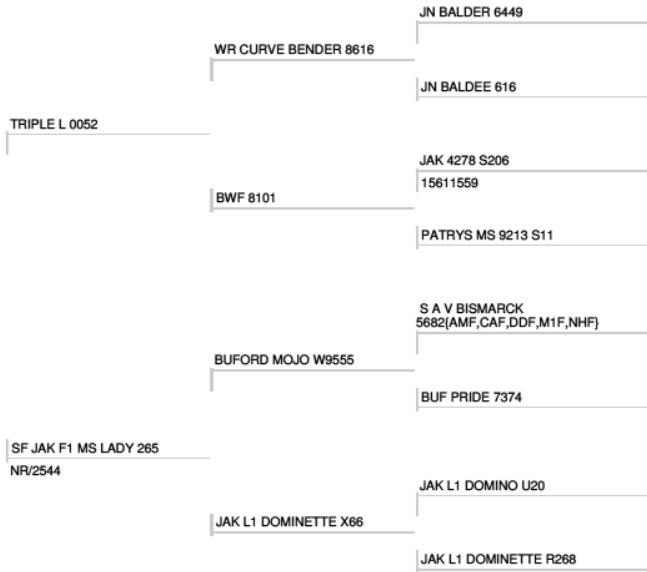

LOT 15: SF JOHN WAYNE CB 401
Registration: WBHA ONLY

EPD's

DOB: 1/30/14
BW: 78
WR: 124
YR: 112
HB: 56%

BW: 0.5
WW: 48
YW: 78
M: 20

LOT 16: SF JOHN WAYNE CB 404
Registration: WBHA ONLY

EPD's

DOB: 2/8/14
BW: 80
WR: 114
YR: 119
HB: 56%

BW: 1.3
WW: 44
YW: 69
M: 18

Calving Ease.
Here is an excellent set of 7 half brothers that are grandsons of Curve Bender. All 7 are calving ease bulls.

HOMOZYGOUS BLACK.
Calving Ease.
Really long bodied bull.