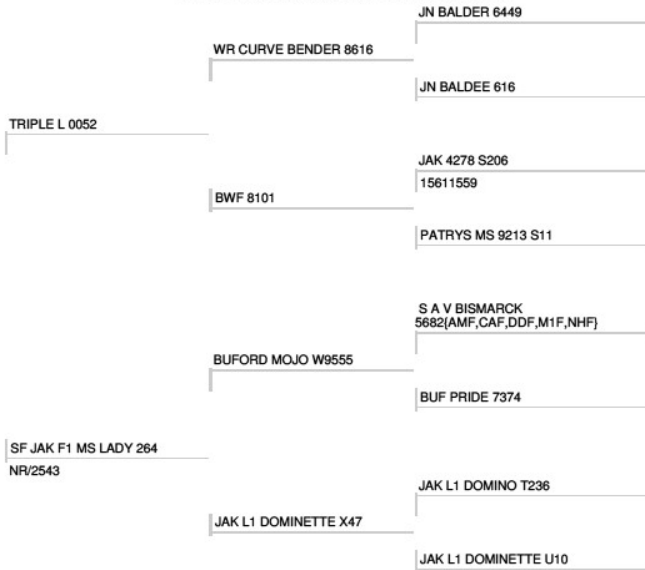

BW: 1.3
WW: 44
YW: 69
M: 18

Calving Ease.
Here is an excellent set of 7 half brothers that are grandsons of Curve Bender. All 7 are calving ease bulls.

HOMOZYGOUS BLACK.
Calving Ease.
Really long bodied bull.

BW: 2.0
WW: 45
YW: 69
M: 17

HOMOZYGOUS BLACK.
Calving Ease.
Open range kind of bull. Not the calmest, so keep him with a buddy.

HOMOZYGOUS BLACK.
Calving ease.
All around good bull.

LOT 19: SF JOHN WAYNE CB 413
Registration: WBHA ONLY

EPD's

DOB: 2/17/14
BW: 70
WR: 114
YR: 114
HB: 56%

BW: -0.8
WW: 44
YW: 74
M: 22

Calving Ease.
Probably my favorite of the 7 half brothers.
More than a heifer bull. Check out the Birth to Weaning!
Curve Bender Texas genetics at probably half the price!