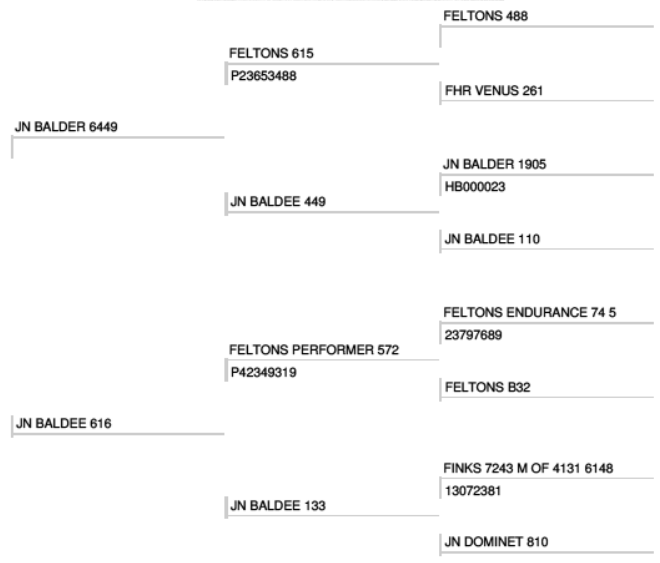

LOT 20: SF JOHN WAYNE CB 414
Registration: WBHA ONLY

EPD's

DOB: 2/18/14
BW: 80
WR: 112
YR: 130
HB: 56%

BW: 1.8
WW: 43
YW: 69
M: 17

Calving Ease.
Eye Pigment.
Long bodied.
Top Yearling Ratio.

LOT 21: SF JOHN WAYNE CB 416
Registration: WBHA ONLY

EPD's

DOB: 3/4/14
BW: 80
WR: 102
YR: 110
HB: 56%

BW: 1.2
WW: 41
YW: 64
M: 17

Calving Ease.
Carrying a little more 'Chrome' than his brothers.
Another all around solid bull.
Working kind in their working clothes

Reference Sire: WR CURVE BENDER 8616
Registration: BLACK HEREFORD

EPD's

DOB: 2/24/08
BW: 75
WR: —
YR: —
HB: 82%

BW: -1.3
WW: 37
YW: 57
M: 16

Popular and proven calving ease sire used by Triple L down in Texas
Popular Black Hereford AI sire.
Grand-sire to Lots 15-21.