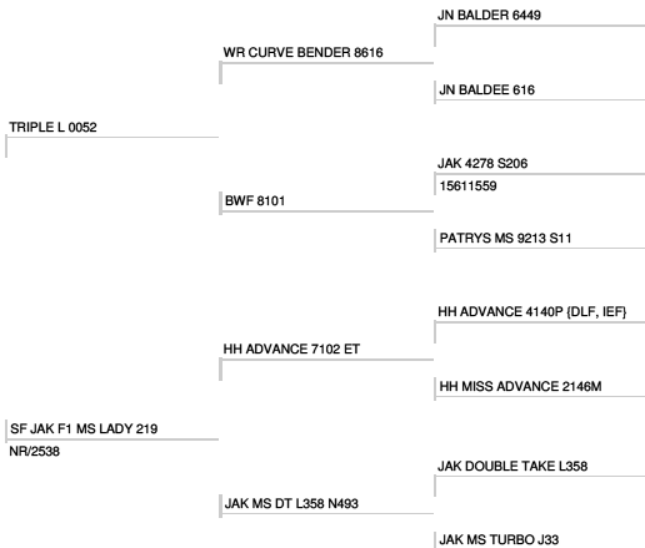

LOT 15: SF JOHN WAYNE CB 401
Registration: WBHA ONLY

EPD's

DOB: 1/30/14
BW: 78
WR: 124
YR: 112
HB: 56%

BW: 0.5
WW: 48
YW: 78
M: 20

LOT 16: SF JOHN WAYNE CB 404
Registration: WBHA ONLY

EPD's

DOB: 2/8/14
BW: 80
WR: 114
YR: 119
HB: 56%

BW: 1.3
WW: 44
YW: 69
M: 18

Calving Ease.
Here is an excellent set of 7 half brothers that are grandsons of Curve Bender. All 7 are calving ease bulls.

HOMOZYGOUS BLACK.
Calving Ease.
Really long bodied bull.

LOT 17: SF JOHN WAYNE CB 410
Registration: WBHA ONLY

EPD's

DOB: 2/16/14
BW: 76
WR: 114
YR: 113
HB: 56%

BW: 1.0
WW: 44
YW: 64
M: 20

LOT 18: SF JOHN WAYNE CB 412
Registration: WBHA ONLY

EPD's

DOB: 2/17/14
BW: 72
WR: 101
YR: 108
HB: 56%

BW: 2.0
WW: 45
YW: 69
M: 17

HOMOZYGOUS BLACK.
Calving Ease.
Open range kind of bull. Not the calmest, so keep him with a buddy.

HOMOZYGOUS BLACK.
Calving ease.
All around good bull.

LOT 19: SF JOHN WAYNE CB 413
Registration: WBHA ONLY