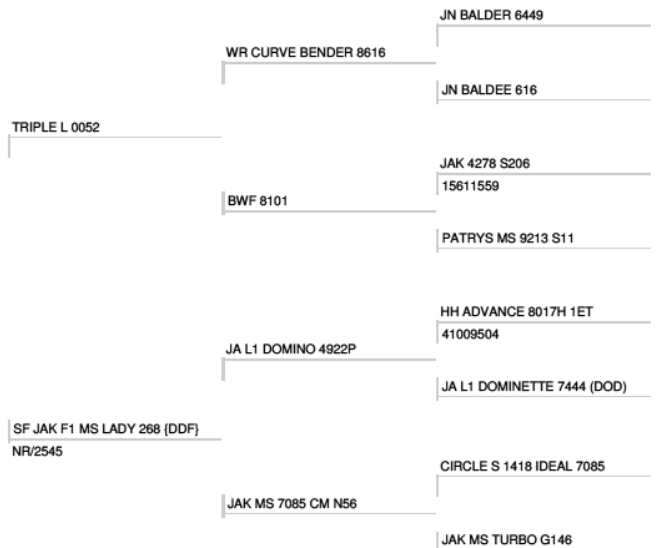

BW: 1.3
WW: 44
YW: 69
M: 18

Calving Ease.
Here is an excellent set of 7 half brothers that are grandsons of Curve Bender. All 7 are calving ease bulls.

HOMOZYGOUS BLACK.
Calving Ease.
Really long bodied bull.

LOT 17: SF JOHN WAYNE CB 410
Registration: WBHA ONLY

EPD's

DOB: 2/16/14
BW: 76
WR: 114
YR: 113
HB: 56%

BW: 1.0
WW: 44
YW: 64
M: 20

LOT 18: SF JOHN WAYNE CB 412
Registration: WBHA ONLY

EPD's

DOB: 2/17/14
BW: 72
WR: 101
YR: 108
HB: 56%

BW: 2.0
WW: 45
YW: 69
M: 17

HOMOZYGOUS BLACK.
Calving Ease.
Open range kind of bull. Not the calmest, so keep him with a buddy.

HOMOZYGOUS BLACK.
Calving ease.
All around good bull.

LOT 19: SF JOHN WAYNE CB 413
Registration: WBHA ONLY