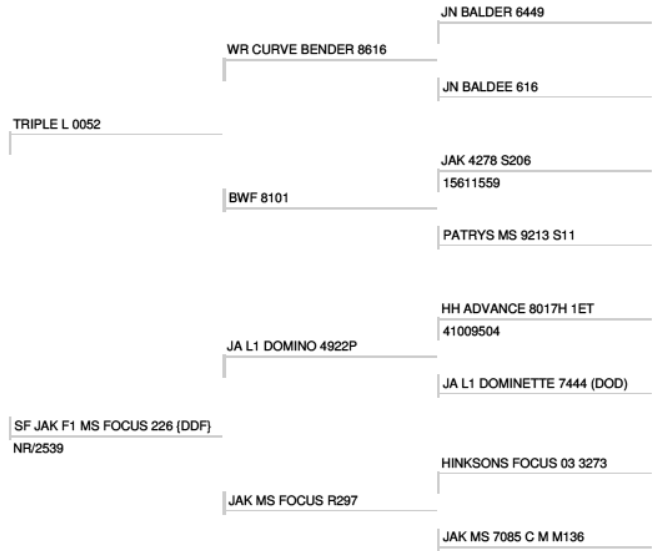

LOT 15: SF JOHN WAYNE CB 401
Registration: WBHA ONLY

EPD's

DOB: 1/30/14
BW: 78
WR: 124
YR: 112
HB: 56%

BW: 0.5
WW: 48
YW: 78
M: 20

LOT 16: SF JOHN WAYNE CB 404
Registration: WBHA ONLY

EPD's

DOB: 2/8/14
BW: 80
WR: 114
YR: 119
HB: 56%

BW: 1.3
WW: 44
YW: 69
M: 18

Calving Ease.
Here is an excellent set of 7 half brothers that are grandsons of Curve Bender. All 7 are calving ease bulls.

HOMOZYGOUS BLACK.
Calving Ease.
Really long bodied bull.