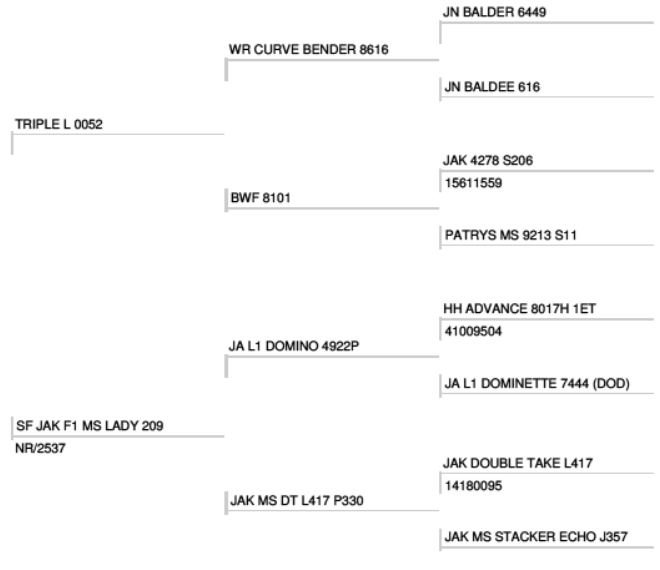

BW: 2.0
WW: 45
YW: 69
M: 17

HOMOZYGOUS BLACK.
Calving Ease.
Open range kind of bull. Not the calmest, so keep him with a buddy.

HOMOZYGOUS BLACK.
Calving ease.
All around good bull.

LOT 19: SF JOHN WAYNE CB 413
Registration: WBHA ONLY

EPD's

DOB: 2/17/14
BW: 70
WR: 114
YR: 114
HB: 56%

BW: -0.8
WW: 44
YW: 74
M: 22

Calving Ease.
Probably my favorite of the 7 half brothers.
More than a heifer bull. Check out the Birth to Weaning!
Curve Bender Texas genetics at probably half the price!

LOT 20: SF JOHN WAYNE CB 414
Registration: WBHA ONLY

EPD's

DOB: 2/18/14
BW: 80
WR: 112
YR: 130
HB: 56%

BW: 1.8
WW: 43
YW: 69
M: 17

Calving Ease.
Eye Pigment.
Long bodied.
Top Yearling Ratio.

LOT 21: SF JOHN WAYNE CB 416
Registration: WBHA ONLY